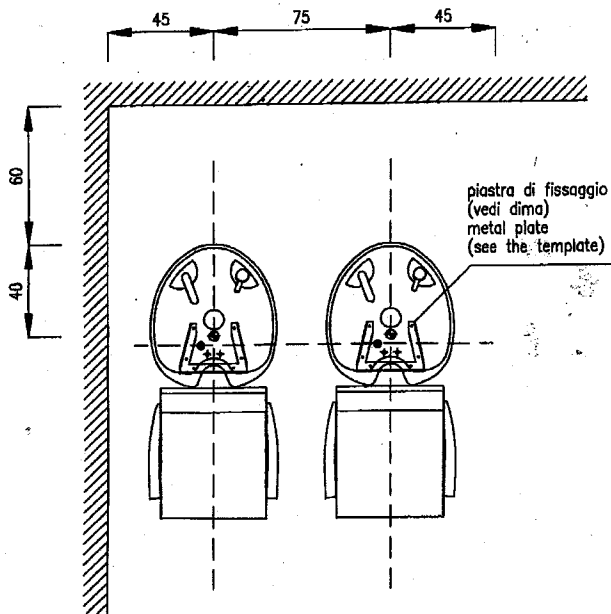

Overall dimensions: 27 W x 49 L x 39 H inches

Lavaggio ELEUTHERA fissaggio a pavimento

How to plumb the wash basin to the floor

distanza dal muro	interasse fra lavaggi	distanza dal muro
distance between the wall and the bowl	distance between the center of the bowls	distance between the wall and the bowl