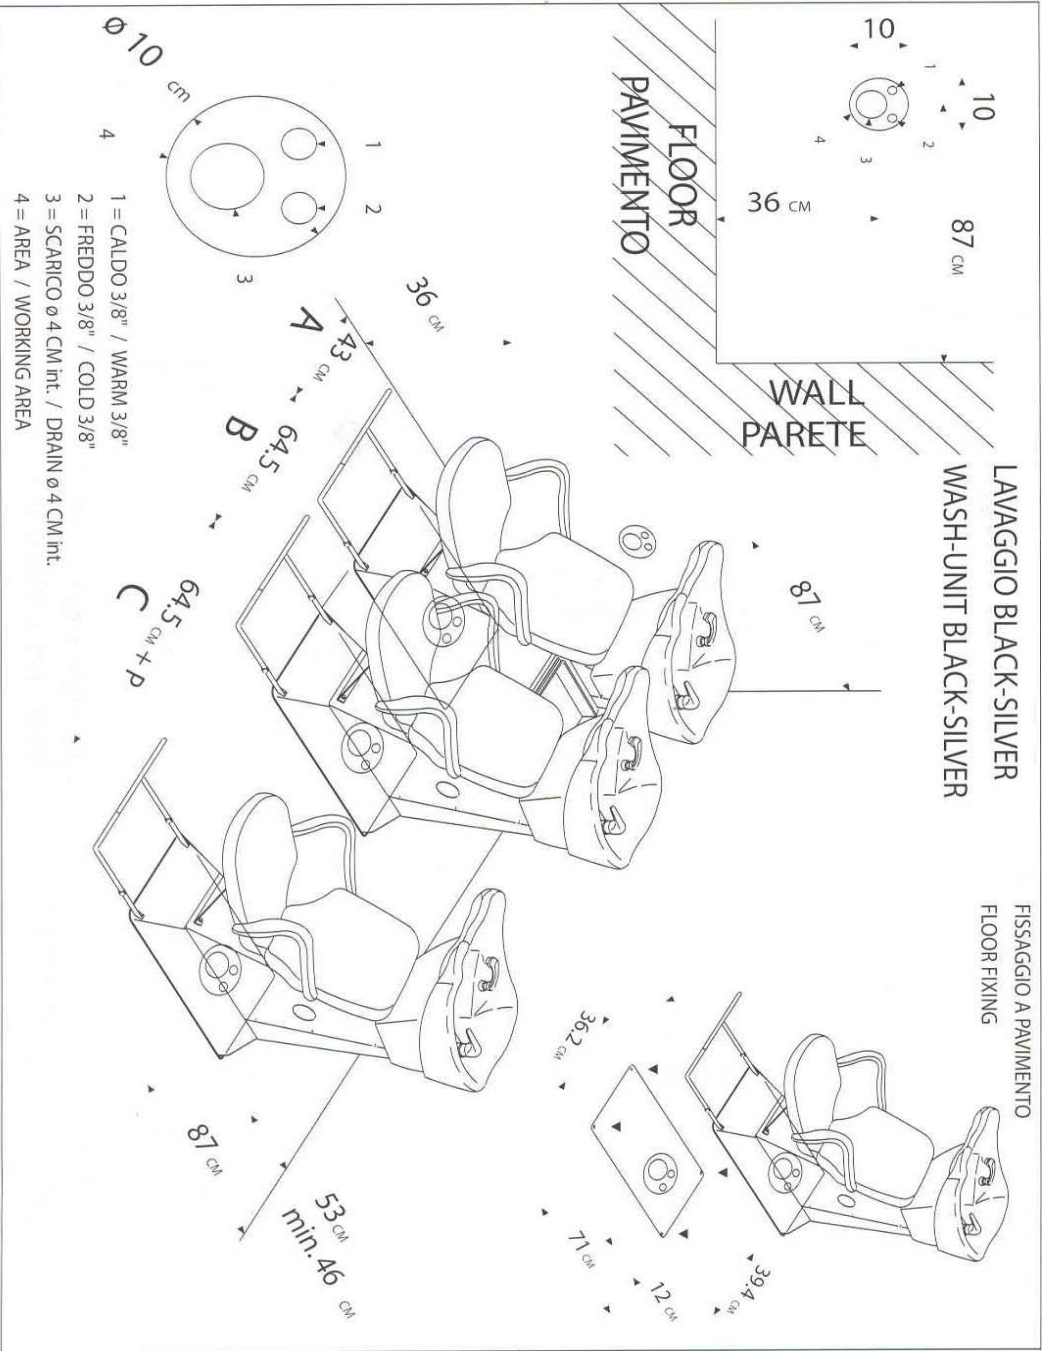

# Beautystar Silver Elyse

23 inches

Overall dimensions:  
24 inches W x 48 inches L

Legrest is 12 inches long

Includes flexible drain line

Diameter of circle 6 3/4 inches

5 1/2 inches

11 inches

## Model 800 Shampoo Faucet

No other fixture in the beauty industry offers this combination of function and quality in a single unit

- CERAMIC CARTRIDGE
- BUILT-IN VACUUM BREAKER
- NO OLD STYLE RUBBER WASHERS, WHICH CAN DRIP OR WEAR OUT
- SPRAY HEAD FUNCTIONS AS A SPOUT, DELIVERING GENTLE SPRAY OR STREAM
- SPRAY HEAD IS HIGH IMPACT PLASTIC AND WILL NOT CRACK OR LEAK
- WEIGHTED SPRAY HOSE FOR EASY RETURN
- FIXTURE SPOUT SWIVELS LEFT TO RIGHT
- PASSES STANDARD ASME A 1 1 2. 1 8. 1 M FOR PLUMBING FIXTURES
- PASSES WISCONSIN PLUMBING CODES
- NSF 6 1-9 APPROVED
- 100% PRESSURE TESTED
- 3 CHECK VALVES (ONE IN EACH SUPPLY LINE AND ONE IN SPRAY HEAD)
- FLEXIBLE METAL SUPPLY LINES AND SPRAY HOSE
- SUPPLY LINES ARE COLOR CODED RED FOR HOT BLUE FOR COLD
- EASY INSTALLATION
- DOUBLE PLATED POLISHED CHROME

LAVAGGIO BLACK-SILVER  
WASH-UNIT BLACK-SILVER

FISSAGGIO A PAVIMENTO  
FLOOR FIXING

- 1 = CALDO 3/8" / WARM 3/8"
- 2 = FREDDO 3/8" / COLD 3/8"
- 3 = SCARICO ø 4 CM int. / DRAIN ø 4 CM int.
- 4 = AREA / WORKING AREA