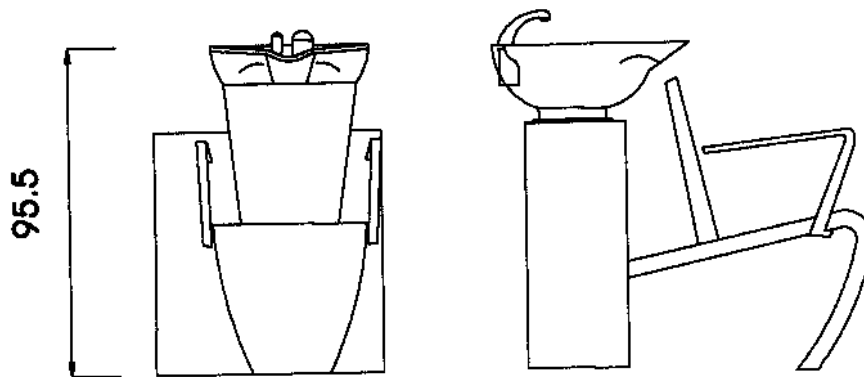

# MGBross Feng Shampoo System

Measurements are in centimeters.

95.5 cm = 37 3/8 inches

65 cm = 25 1/2 inches

120 cm = 47 1/4 inches

# LAVAGGIO FENG