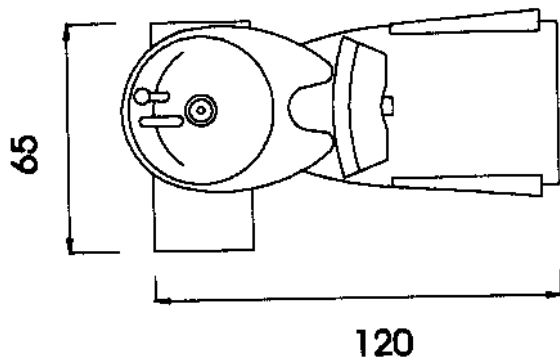

# MGBross Feng Shampoo System

Measurements are in centimeters.

95.5 cm = 37 3/8 inches

65 cm = 25 1/2 inches

120 cm = 47 1/4 inches