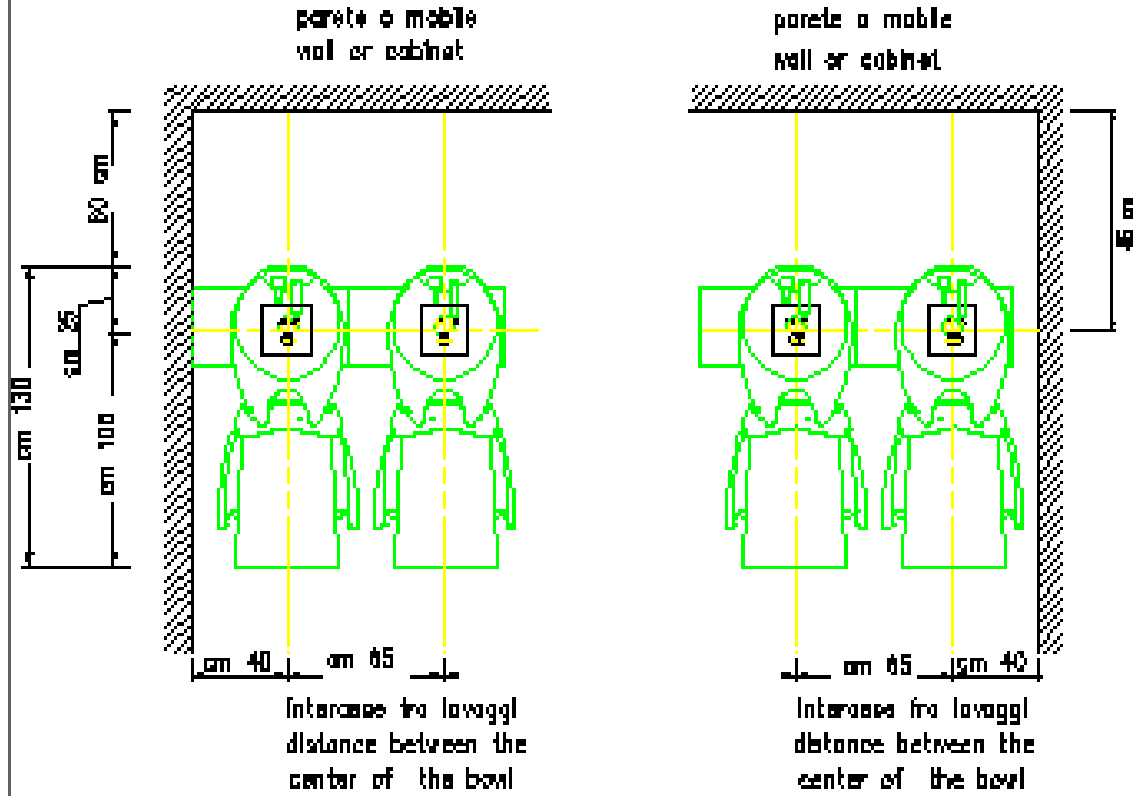

# MGBross Feng Shampoo System

Measurements are in centimeters.

95.5 cm = 37 3/8 inches

65 cm = 25 1/2 inches

120 cm = 47 1/4 inches

## FISSAGGIO A PAVIMENTO HOW TO PLUMB WASHBASIN TO THE FLOOR

spazio utile per tubi cm 20  
useful space to plumb the wash-basin cm 20

spazio utile per tubi cm 20  
useful space to plumb the wash-basin cm 20