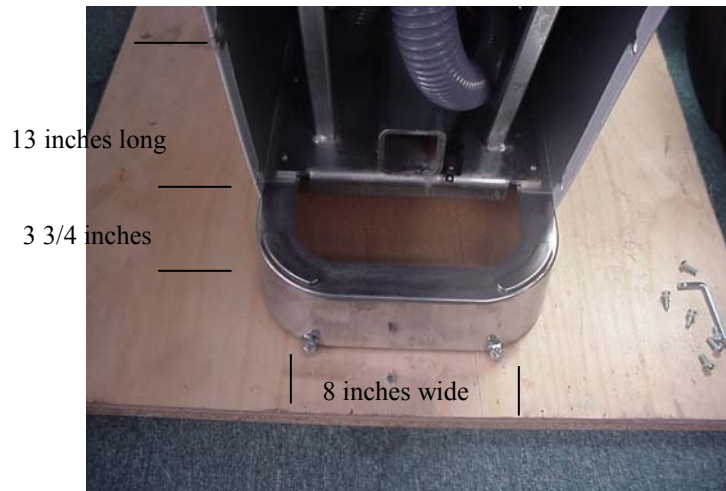

VIP Shiatsu Massage Shampoo System

DISEGNI TECNICI / TECHNICAL DRAWS

Overall dimensions:

Overall length measured from back edge of bowl to front seat of chair with leg lowered: 54 inches

Length of leg rest: 17 inches

Center of drain from back edge of bowl: 9 inches

Overall dimension outside of arm to outside of arm: 25 inches

Picture of rear of unit

Height of opening from floor: 20 inches

3 1/4 inches

Outside dimension 11 inches

Height of opening from floor: 20 inches

Picture of rear of unit looking down at the base

Dimension of open area at base:
8 inches wide x 3 3/4 inches deep

Size of lip:
Front edge back: 1 3/8 inches
Height: 3 1/4 inches

Behind opening (towards the front of the unit) is a 13 inch long x 8 inches wide open area below a plate 3 1/4 inches high