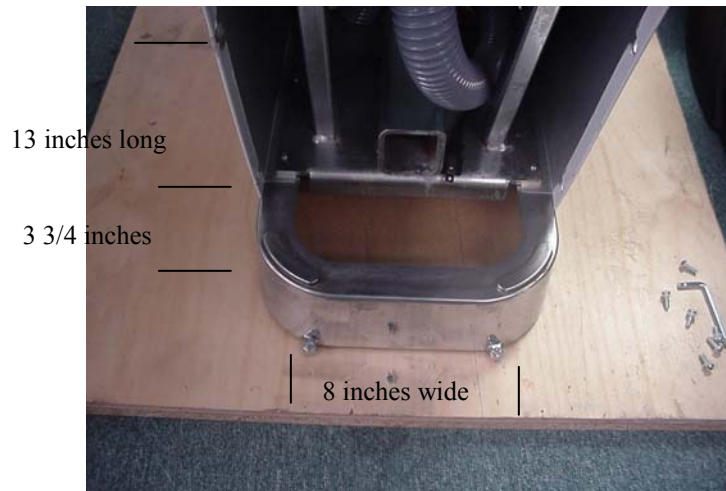

## VIP Shiatsu Massage Shampoo System

Overall dimensions:

Overall length measured from back edge of bowl to front seat of chair with leg lowered: 54 inches

Length of leg rest: 17 inches

Center of drain from back edge of bowl: 9 inches

Overall dimension outside of arm to outside of arm: 25 inches

Picture of rear of unit

Height of opening from floor: 20 inches

3 1/4 inches

Outside dimension 11 inches

Height of opening from floor: 20 inches

Picture of rear of unit looking down at the base

Dimension of open area at base:  
8 inches wide x 3 3/4 inches deep

Size of lip:  
Front edge back: 1 3/8 inches  
Height: 3 1/4 inches

Behind opening (towards the front of the unit) is a 13 inch long x 8 inches wide open area below a plate 3 1/4 inches high