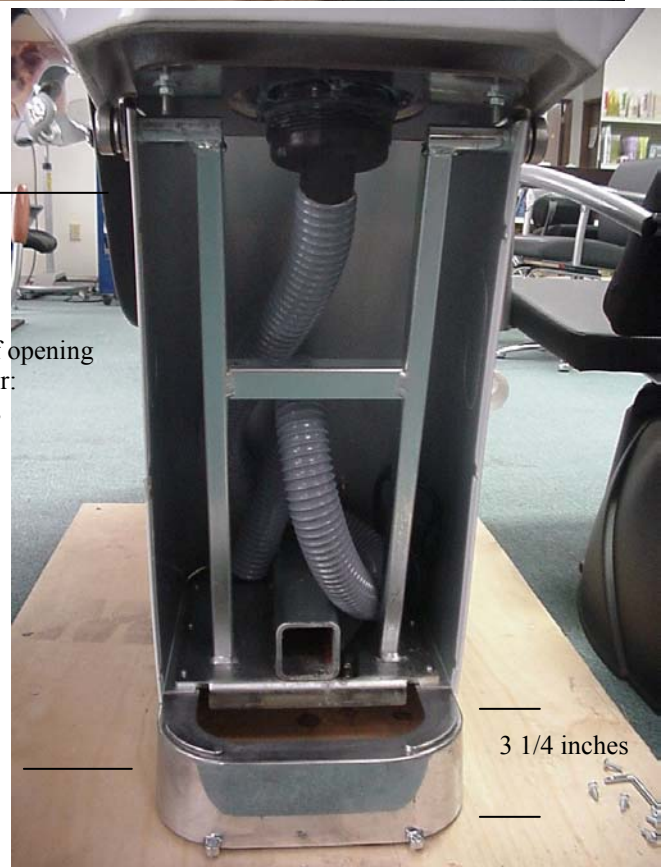

## VIP Shiatsu Massage Shampoo System

Overall dimensions:

Overall length measured from back edge of bowl to front seat of chair with leg lowered: 54 inches

Length of leg rest: 17 inches

Center of drain from back edge of bowl: 9 inches

Overall dimension outside of arm to outside of arm: 25 inches

Picture of rear of unit

Height of opening from floor: 20 inches

3 1/4 inches

Outside dimension 11 inches

Height of opening from floor: 20 inches

Picture of rear of unit looking down at the base

Dimension of open area at base:  
8 inches wide x 3 3/4 inches deep

Size of lip:  
Front edge back: 1 3/8 inches  
Height: 3 1/4 inches

Behind opening (towards the front of the unit) is a 13 inch long x 8 inches wide open area below a plate 3 1/4 inches high