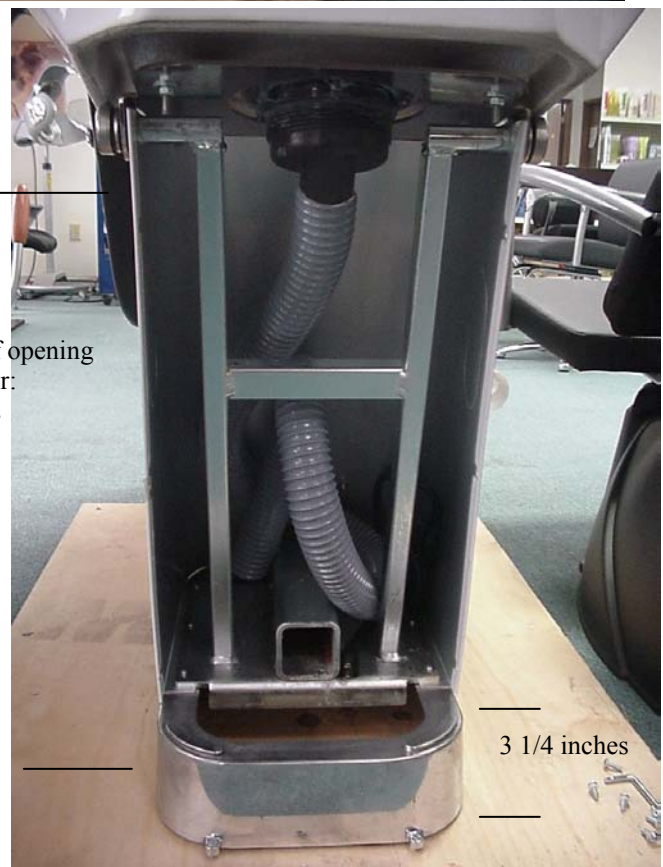

VIP Shiatsu Massage Shampoo System

DISEGNI TECNICI / TECHNICAL DRAWS

Overall dimensions:

Overall length measured from back edge of bowl to front seat of chair with leg lowered: 54 inches

Length of leg rest: 17 inches

Center of drain from back edge of bowl: 9 inches

Overall dimension outside of arm to outside of arm: 25 inches

Picture of rear of unit

Height of opening from floor: 20 inches

3 1/4 inches

Outside dimension 11 inches

Height of opening from floor: 20 inches

Picture of rear of unit looking down at the base

Dimension of open area at base:
8 inches wide x 3 3/4 inches deep

Size of lip:
Front edge back: 1 3/8 inches
Height: 3 1/4 inches

Behind opening (towards the front of the unit) is a 13 inch long x 8 inches wide open area below a plate 3 1/4 inches high