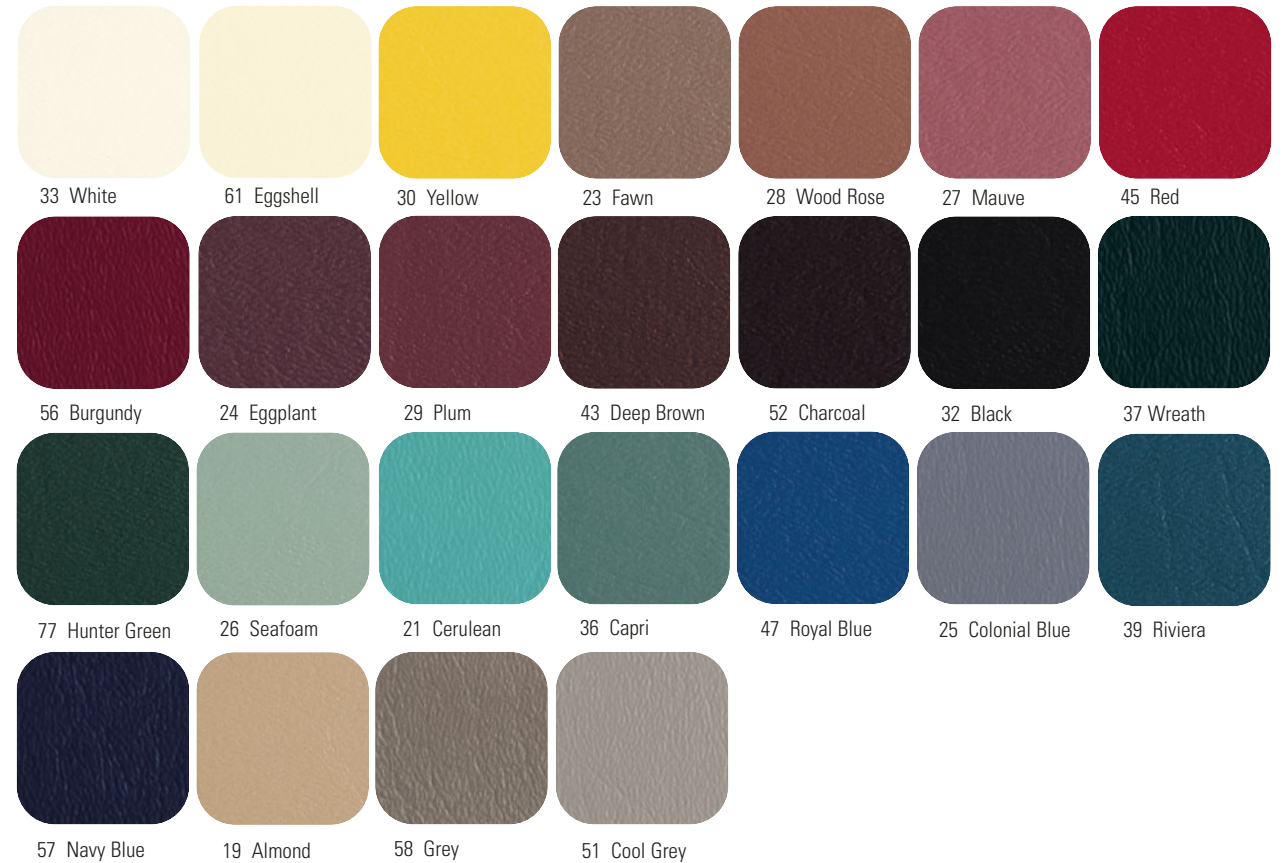

Dena B1470

Christina B1360

Alyssa B2051

Sabrina B1250

Mia Deluxe B1560T

**WOOD SEATING ARM FINISH OPTIONS**

AVM Maple      AHM Honey      TMM Mahogany

**LEATHERITE (GRADE 1) FABRIC COLOURS** Contents: 100% Polyvinyl Chloride, 100% Polyester Backing