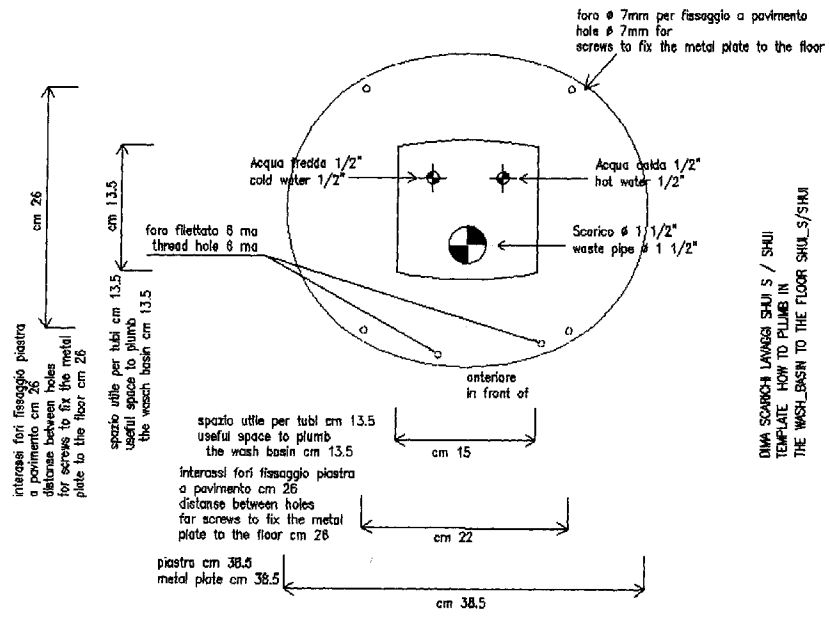

MG Bross Tsuwash

Dimensions are in centimeters

Chair only is 26 inches wide by 26 inches deep

MG Bros Tsuwash

Template

DIMA SCARICHI LAVABO SHUI S / SHUI
 TEMPLATE HOW TO PLUMB IN
 THE WASH-BASIN TO THE FLOOR SHUL_S/SHUI