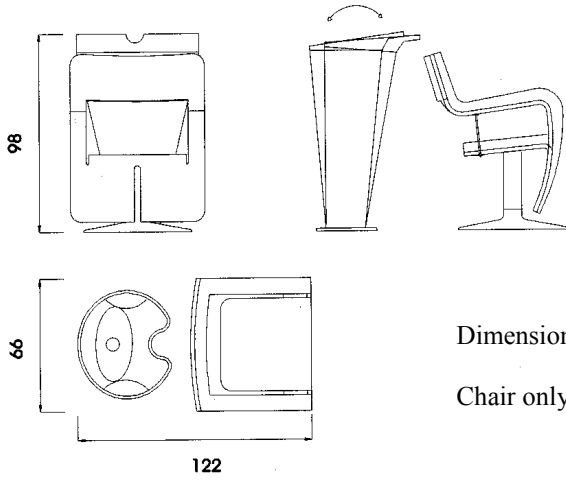

MG Bross Tsuwash

Dimensions are in centimeters

Chair only is 26 inches wide by 26 inches deep

MG Bros Tsuwash

Template

DIMA SCARICHI LAVABO SHUI S / SHUI
 TEMPLATE HOW TO PLUMB IN
 THE WASH-BASIN TO THE FLOOR SHUL_S/SHUI