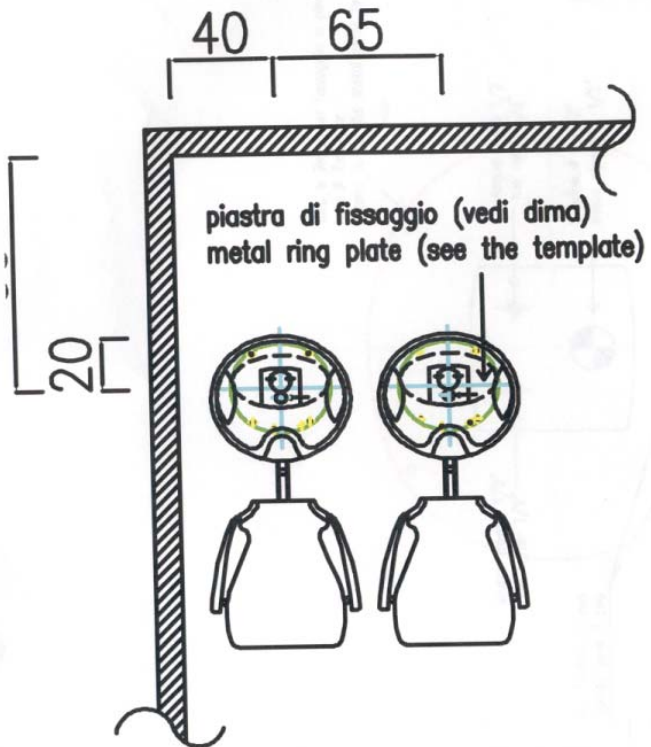

MG Bross Tsuwash

Dimensions are in centimeters

Chair only is 26 inches wide by 26 inches deep

MG Bros Tsuwash

Template

DIMA SCARICHI LAVABO SHUI S / SHUI
 TEMPLATE HOW TO PLUMB IN
 THE WASH-BASIN TO THE FLOOR SHUL_S/SHUI